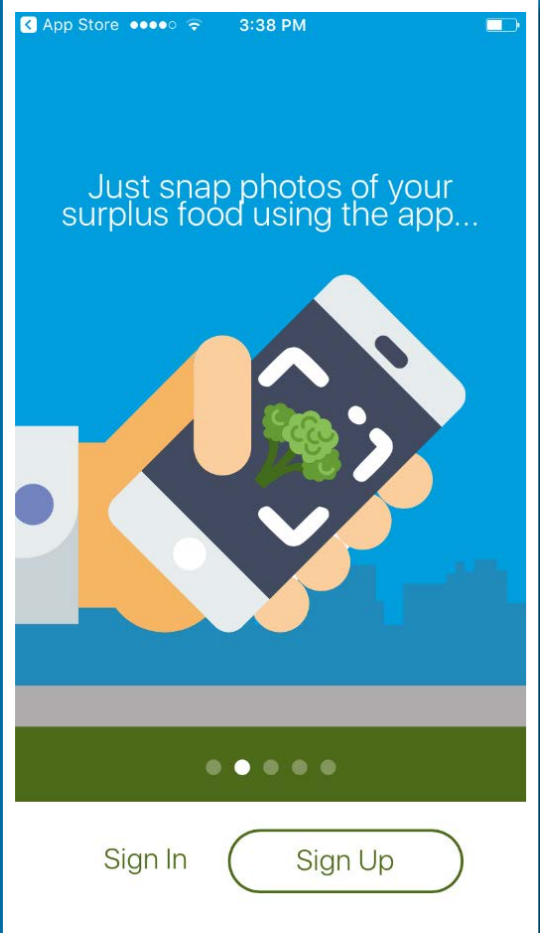

MealConnect Donor App