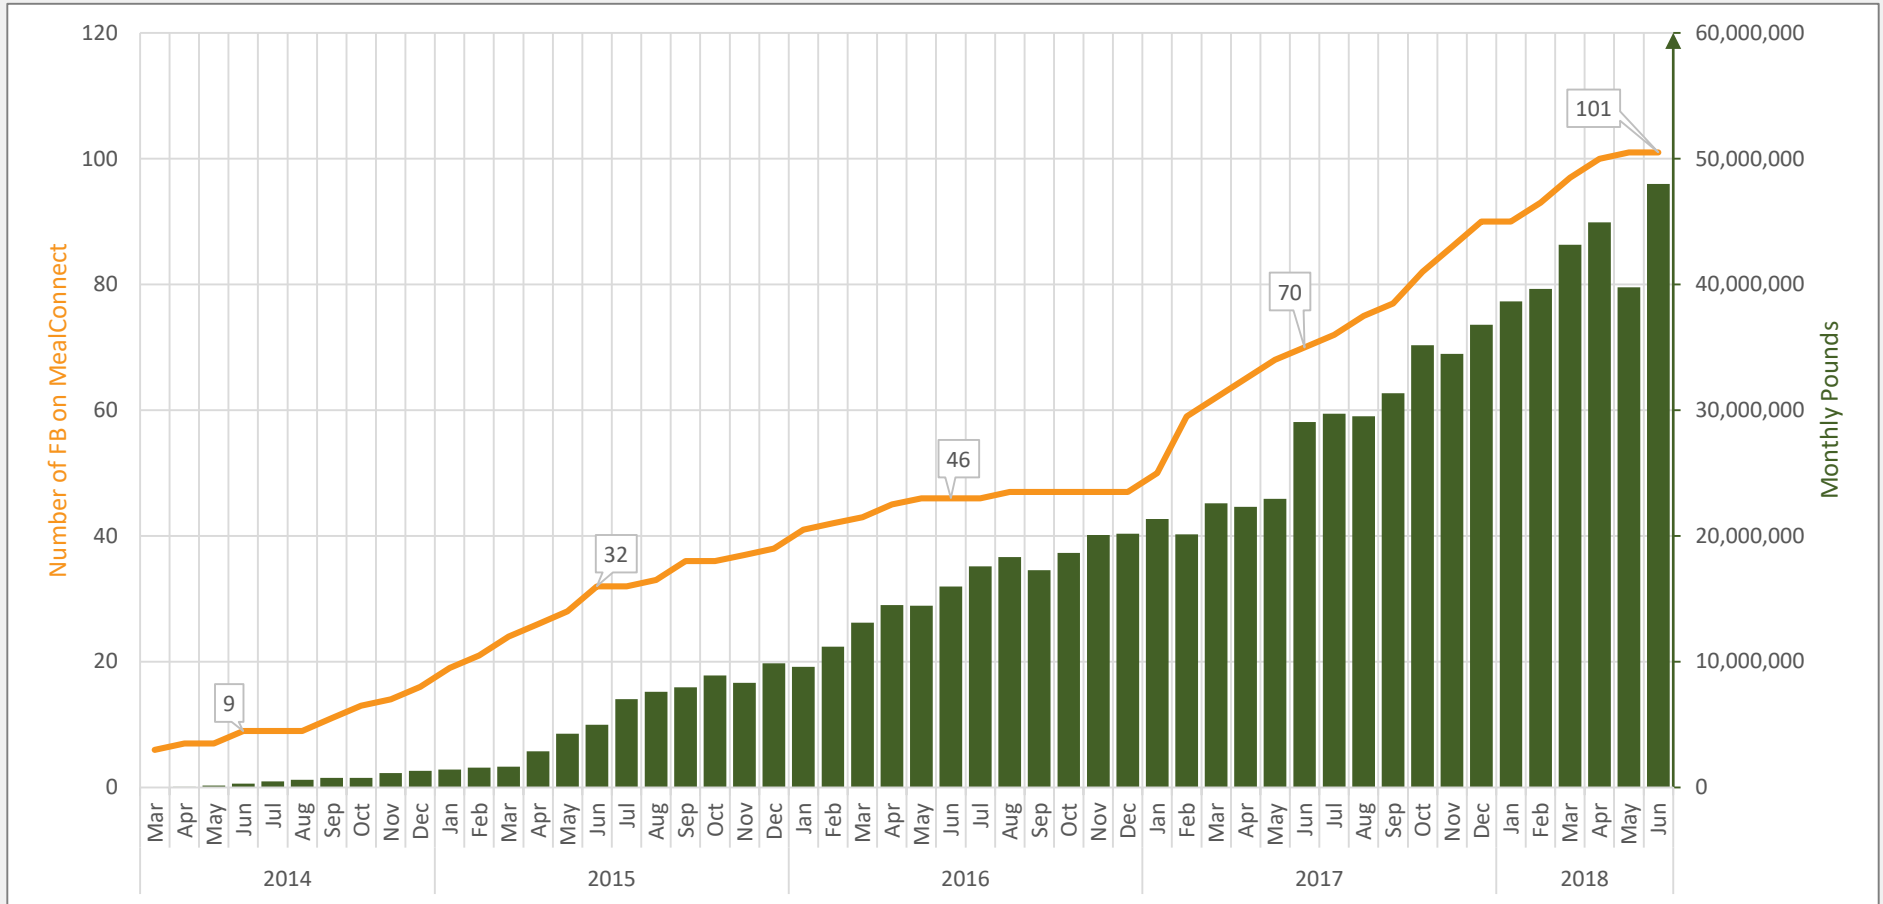

Making enabled agency programs more insightful

MealConnect offers a variety of ways to gather actionable info on operations, including:

- Detailed reports of all transactions within a desired timeframe
- Reports for specific agencies/donors to drill down on performance
- Summary reports offering a high-level look at submitted receipts
- Mobile-friendly views to interact with the data while on the go
- Tracking for which agency-donor pairs are behind on their receipting