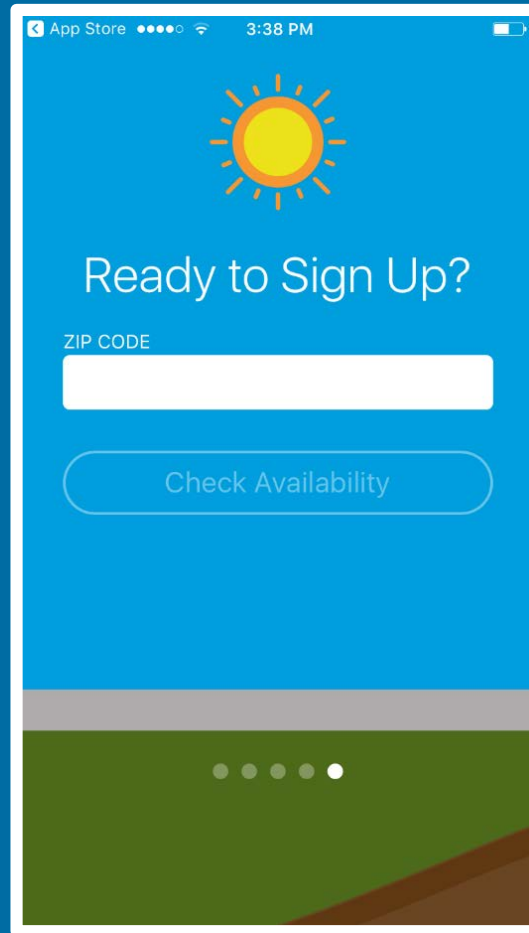

+ Add Agency

Agency / Donor Map

Map Satellite Terrain

Historic Ybor, South Nebraska, Channel District, Downtown Tampa

MealConnect Donor App

MealConnect Donor App (Cont.)

MealConnect FEEDING AMERICA

Food Recovery. Simplified.