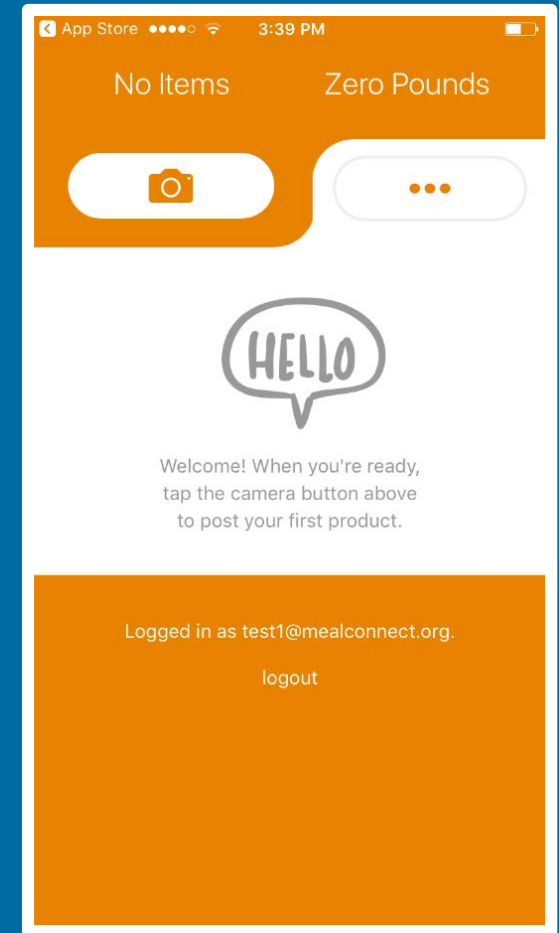

MealConnect Donor App (Cont.)