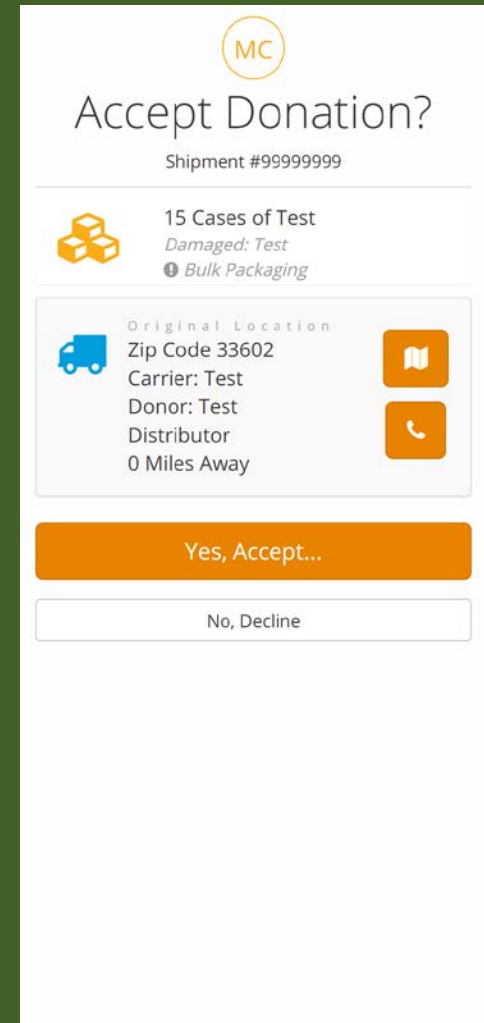

4

Reverse Logistics Solution

Distributor & Carrier Signup

Sign up here for more information

Sign up

By signing up you agree to the [terms of service](#) and [privacy policy](#). We will use your e-mail to contact you about important updates but will not share it without your consent.

MEALCONNECT IS ALSO FOR
**DISTRIBUTORS
& CARRIERS**

Join the country's largest food recovery network

Sourcing rejected partial truckloads

MealConnect directs carriers with OS&D loads to deliver approved donations to the nearest member food bank.